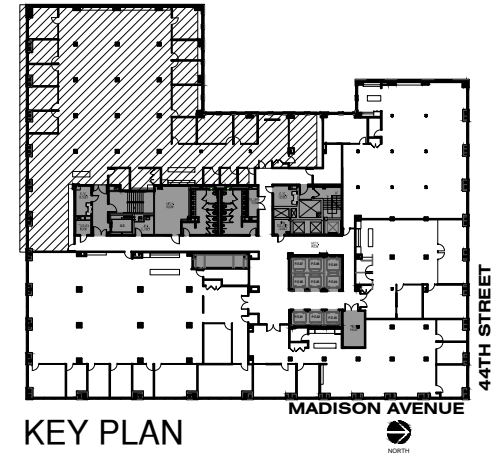

SCALE: N.T.S.

KEY PLAN

LEGEND		SUITE C
PRIVATE OFFICE		10
BENCHING (2'-6" x 5')		74
CONFERENCE ROOM (4-8P)		2
CONFERENCE ROOM (>10P)		1
FOCUS ROOMS		3
COLLABORATIVE AREA		1
COPY AREA		1
IT/STORAGE		1
CLOSET		1
COAT CLOSET		1
PANTRY		1
RECEPTION		1
TOTAL HEADCOUNT		85
TOTAL RSF		14,435